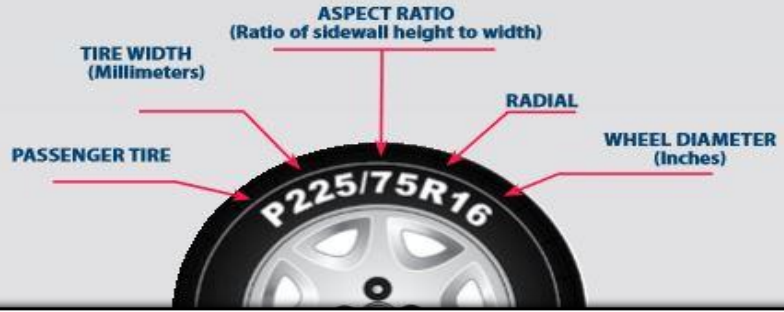

## How to read your tire size:

Tire size must be known in order to select a traction product. On most tires the size will look like this:

P225/75R16. This example indicates that the tire is 225mm wide, has an aspect ratio of 75% and is mounted on a wheel that is 16 inches in diameter. All of these numbers are critical in helping to find the correct traction product. The letter "P" (for passenger), "LT" (for light truck) and "R" (for radial) that sometimes appear with these numbers are much less important.

## Passenger, L/T & SUV Tire Chain Applications

**Check your owner's manual for information regarding the use of tire chains.** These product applications show the best choice for most tires. Due to variation between tire manufacturers, the best choice for your tire may be different. To be sure, traction products should be fitted to the tire before actual use is required. Please refer to your vehicle owner's manual for any product limitations. Product stock numbers shown in **RED BOLD** will meet or exceed S.A.E. Class "S" clearance requirements.

Tire Size		Z-CHAIN	SUPER Z	SUPER Z6	SUPER Z8	AUTO-TRAC	RADIAL	QUIK GRIP	QUIK GRIP SQ. ROD
355	355/60-20							QG2226*	QG2126
375	375/60-18				SZ486			QG2226*	QG2126